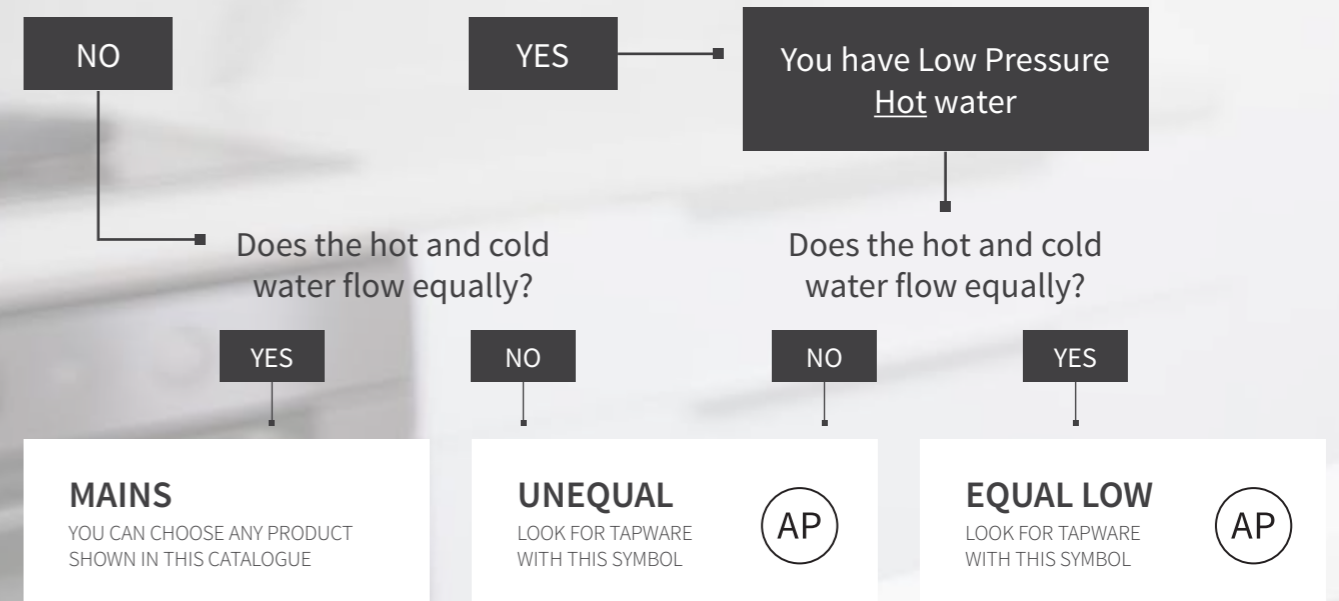

ULTRA LOW PRESSURE AP 10
Min. Pressure 17kPa
Product code: **XFAC9**

BATH FAUCETS

AP 10
Min. Pressure 35kPa
Product codes:
15mm **FBF9**
20mm **FBF9T**

AP 10 W
Min. Pressure 35kPa
Product code: **FBF6**

AP 10 W
Min. Pressure 35kPa
Product code: **NBF6**
with Half-Turn headworks: NBF6HT

BATH MIXERS

MP 10 W
Min. Pressure 150kPa
Product code: **MUR090**

MP 10 W
Min. Pressure 150kPa
Product code: **FSN9**

AP 10
Min. Pressure 35kPa
Product code: **FBX2**

BATH DIVERTERS

AP 10 W
Min. Pressure 35kPa
Product codes:
15mm **FBF5**
20mm **FBF5T**

AP 10
Min. Pressure 35kPa
Product codes:
15mm **FBF5X**
20mm **FBF5TX**

AP 10
Min. Pressure 35kPa
Product codes:
15mm **PBF5**
20mm **PBF5T**

How to determine your water pressure type:

Water pressure systems vary throughout New Zealand, so it is important that you select the correct tapware for your home.

THERE ARE 3 PRESSURE TYPES:

- Mains - above 150kPa
- Unequal (Mains and Low)
- Equal Low

While most of our products have been designed to operate on all pressures, some do require Mains Pressure to operate efficiently.

IDENTIFYING YOUR WATER PRESSURE TYPE:

Do you have a copper pipe protruding from your roof?

If you are still not sure, please talk to your Plumber.

#PROTIP

If you have **very low water pressure** (<35 kPa) look for products with this graphic:

ULTRA LOW PRESSURE